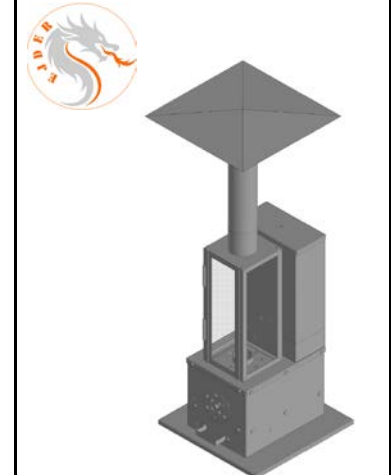

2024

PELET STOVE MODEL'S and PRICES

Standard_M01	Standard_M02	Comfort_M01	Comfort_M02
ON SALE	ON SALE	IN PLAN	IN PLAN

PELET STOVE MODEL'S

*Included Adaptor.
*Included base plate.
*Included Special lighter with Ballon.

*Included Adaptor.
*Included base plate.
*Included Special lighter with Ballon.

*Included Adaptor.
*Included base plate.
*Included Special lighter with Ballon.

*Included Adaptor.
*Included base plate.
*Included Special lighter with Ballon.