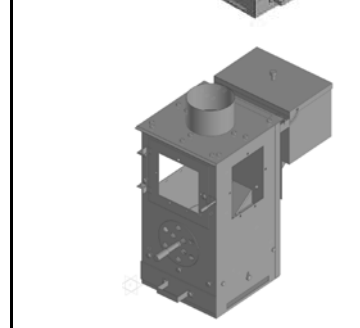

2024

PELET STOVE MODEL'S and PRICES

Standard_M01	Standard_M02	Comfort_M01	Comfort_M02
ON SALE	ON SALE	IN PLAN	IN PLAN

PELET STOVE MODEL'S

*Included Adaptor.
*Included base plate.
*Included Special lighter with Ballon.

*Included Adaptor.
*Included base plate.
*Included Special lighter with Ballon.

*Included Adaptor.
*Included base plate.
*Included Special lighter with Ballon.

*Included Adaptor.
*Included base plate.
*Included Special lighter with Ballon.