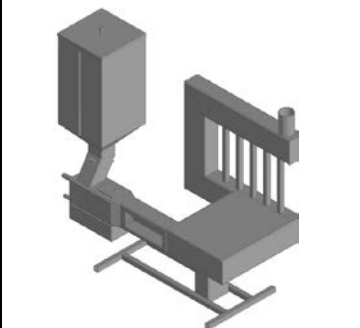

2024

PELET STOVE MODEL'S and PRICES

Standard_M01	Standard_M02	Comfort_M01	Comfort_M02
ON SALE	ON SALE	IN PLAN	IN PLAN

PELET STOVE MODEL'S

*Included Adaptor.
*Included base plate.
*Included Special lighter with Ballon.

*Included Adaptor.
*Included base plate.
*Included Special lighter with Ballon.

*Included Adaptor.
*Included base plate.
*Included Special lighter with Ballon.

*Included Adaptor.
*Included base plate.
*Included Special lighter with Ballon.